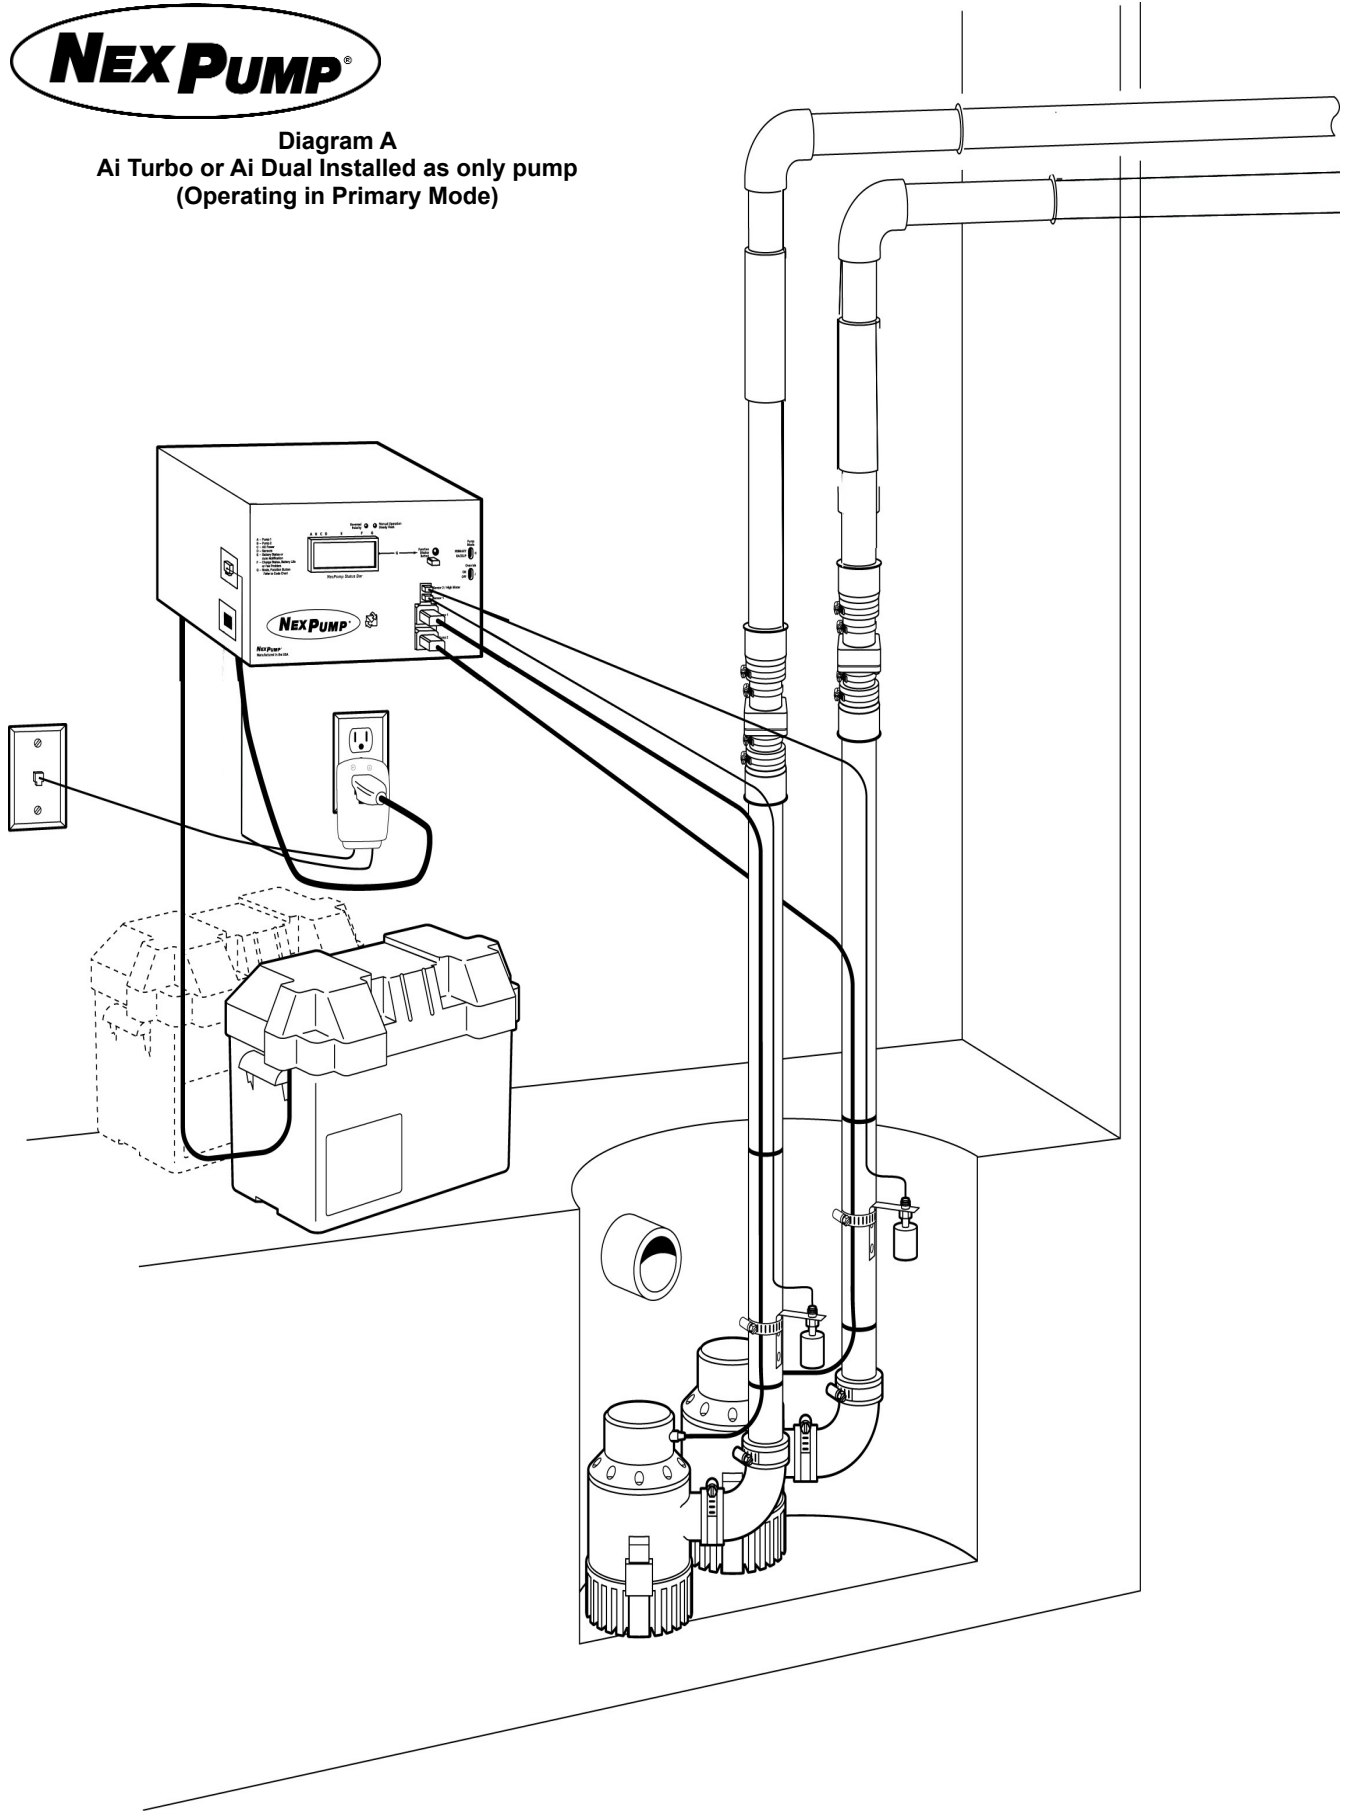

Diagram A
Ai Turbo or Ai Dual Installed as only pump
(Operating in Primary Mode)

Diagram B
Ai Rage, Ai Turbo or Ai Dual Installed with existing pump
(Operating in Primary or Backup Mode)
(Recommended Configuration)

Diagram C
Ai Single or Ai Jet Installed with existing pump
(Operating in Backup Mode ONLY)