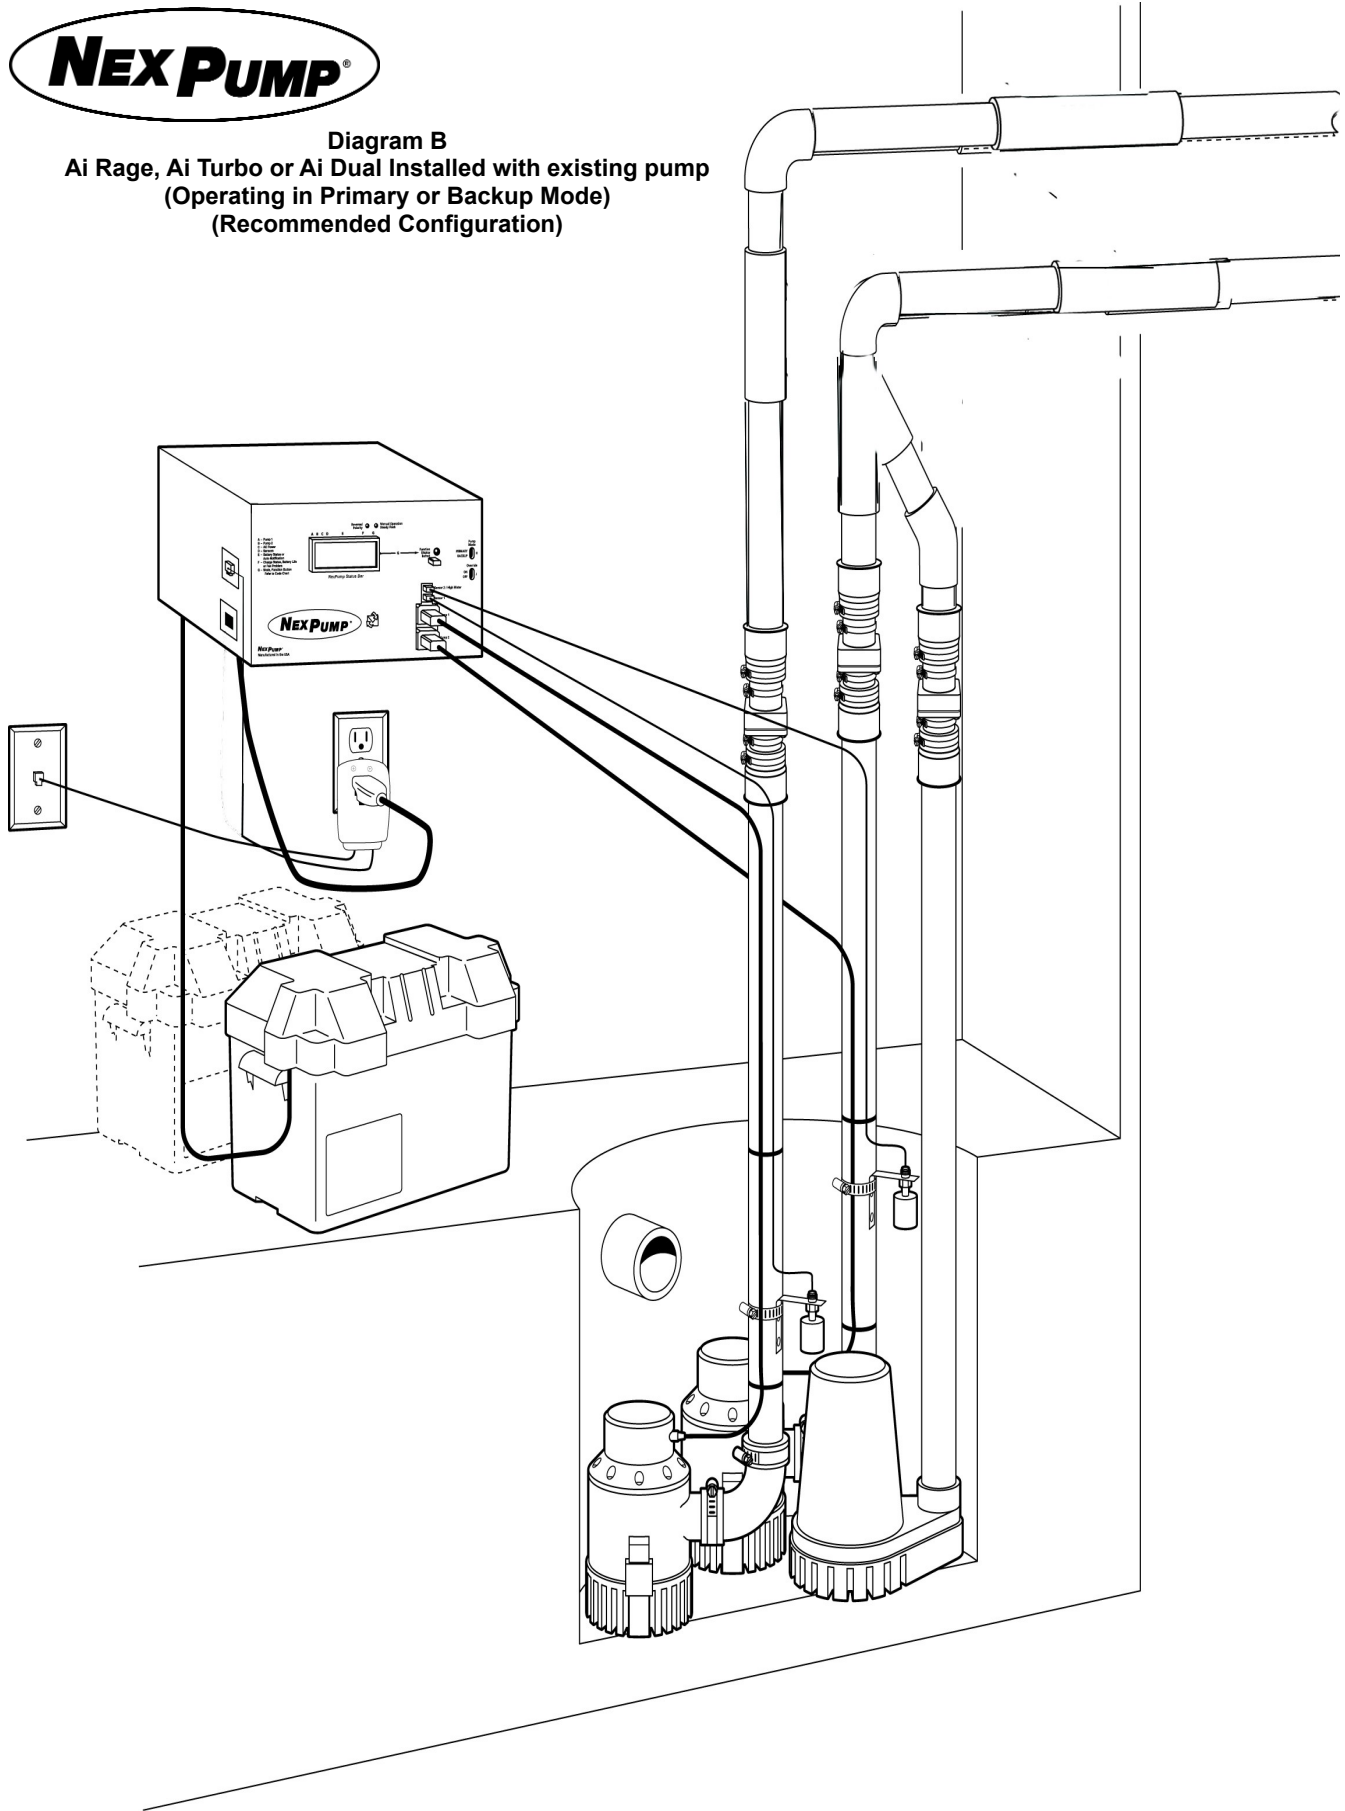

Diagram A
Ai Turbo or Ai Dual Installed as only pump
(Operating in Primary Mode)

Diagram B
Ai Rage, Ai Turbo or Ai Dual Installed with existing pump
(Operating in Primary or Backup Mode)
(Recommended Configuration)

Diagram C
Ai Single or Ai Jet Installed with existing pump
(Operating in Backup Mode ONLY)